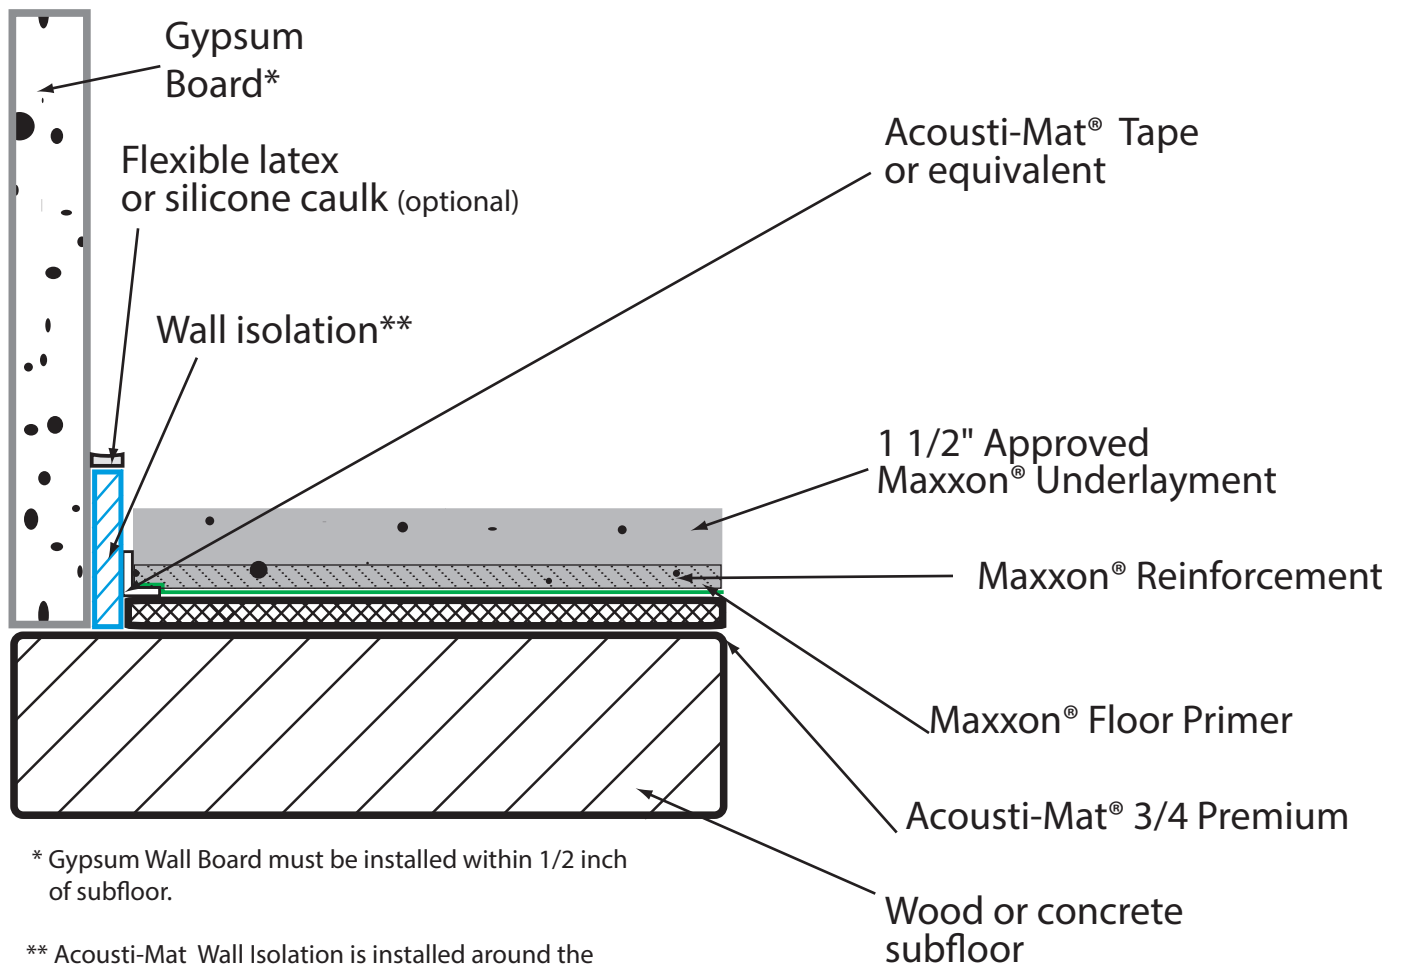

Acousti-Mat® 3/4 Premium Wall Isolation Detail

* Gypsum Wall Board must be installed within 1/2 inch of subfloor.

** Acousti-Mat Wall Isolation is installed around the perimeter of the entire room to receive Acousti-Mat 3/4 Premium and around any floor penetrations such as toilet collars, electrical, plumbing, etc.