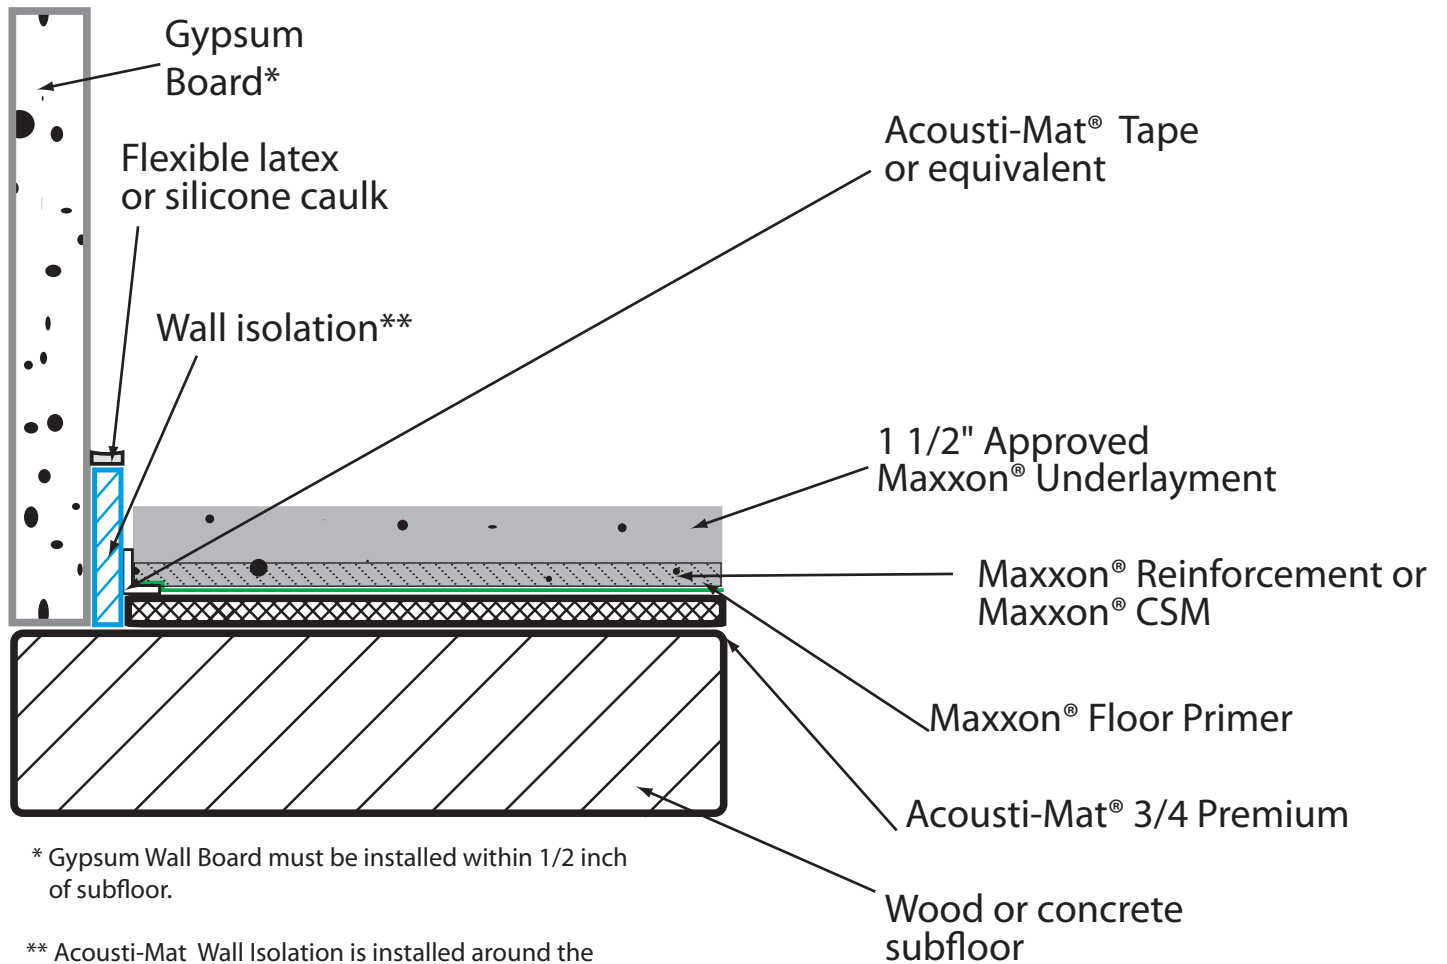

Acousti-Mat® 3/4 Premium Wall Isolation Detail

* Gypsum Wall Board must be installed within 1/2 inch of subfloor.

** Acousti-Mat Wall Isolation is installed around the perimeter of the entire room to receive Acousti-Mat 3/4 Premium and around any floor penetrations such as toilet collars, electrical, plumbing, etc.