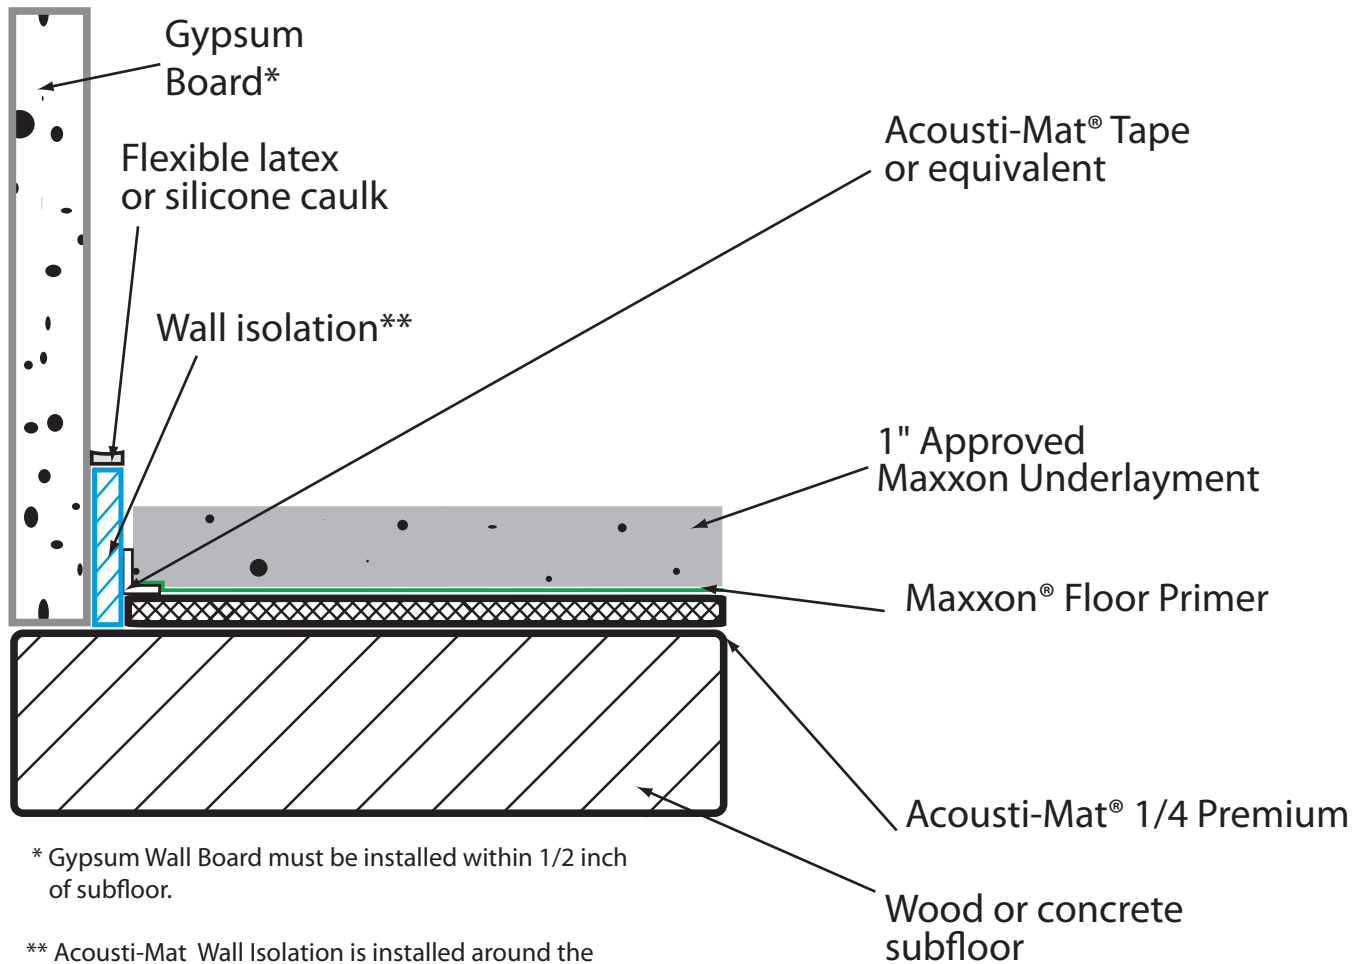

Acousti-Mat® 1/4 Premium Wall Isolation Detail

* Gypsum Wall Board must be installed within 1/2 inch of subfloor.

** Acousti-Mat Wall Isolation is installed around the perimeter of the entire room to receive Acousti-Mat 1/4 Premium, and around any floor penetrations such as toilet collars, electrical, plumbing, etc.