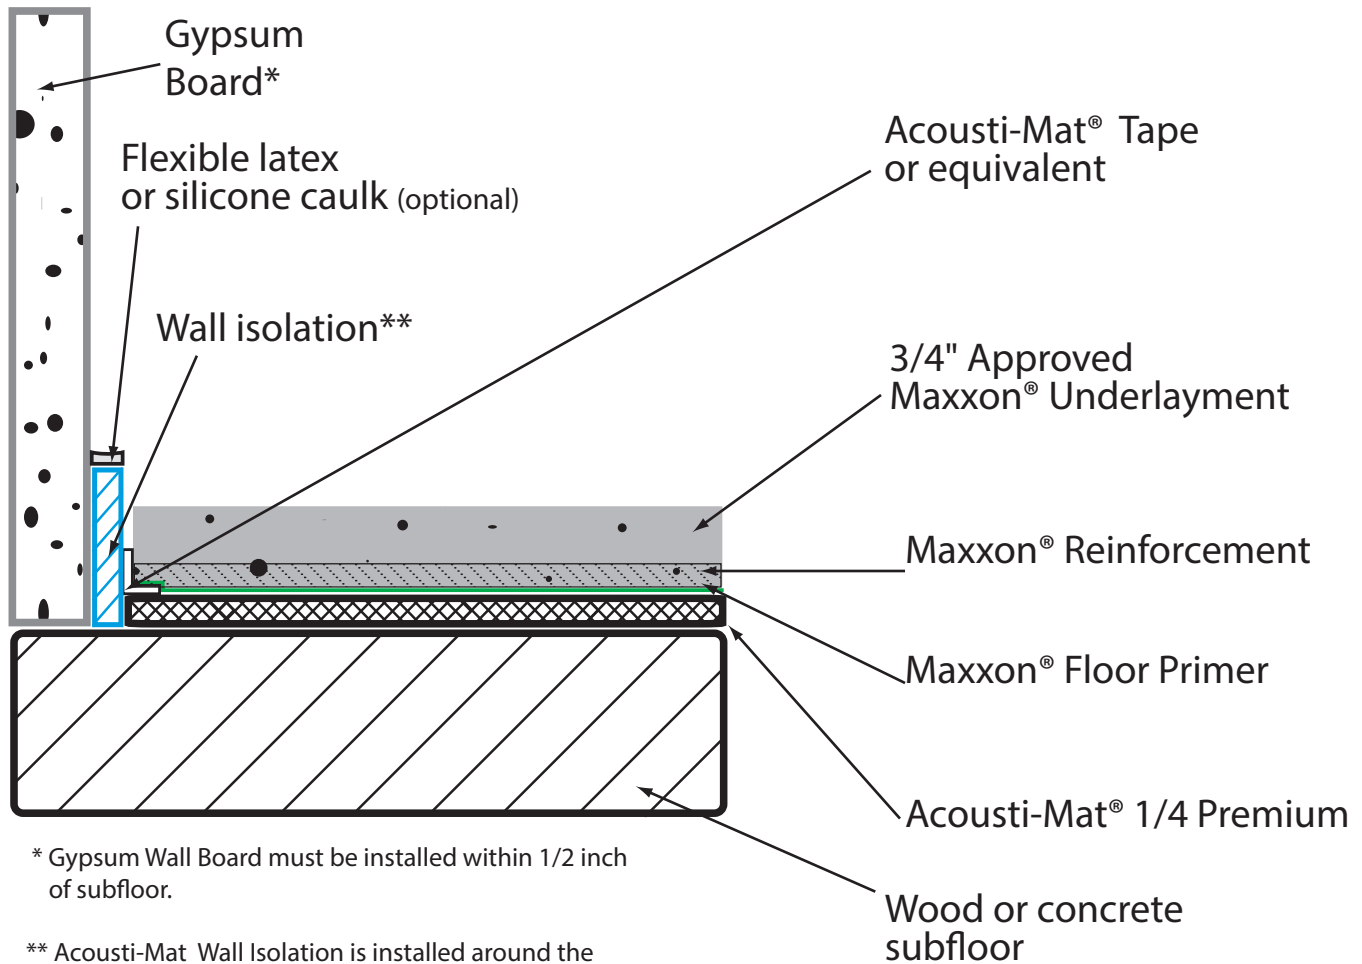

Acousti-Mat® 1/4 Premium Wall Isolation Detail

* Gypsum Wall Board must be installed within 1/2 inch of subfloor.

** Acousti-Mat Wall Isolation is installed around the perimeter of the entire room to receive Acousti-Mat 1/4 Premium, and around any floor penetrations such as toilet collars, electrical, plumbing, etc.