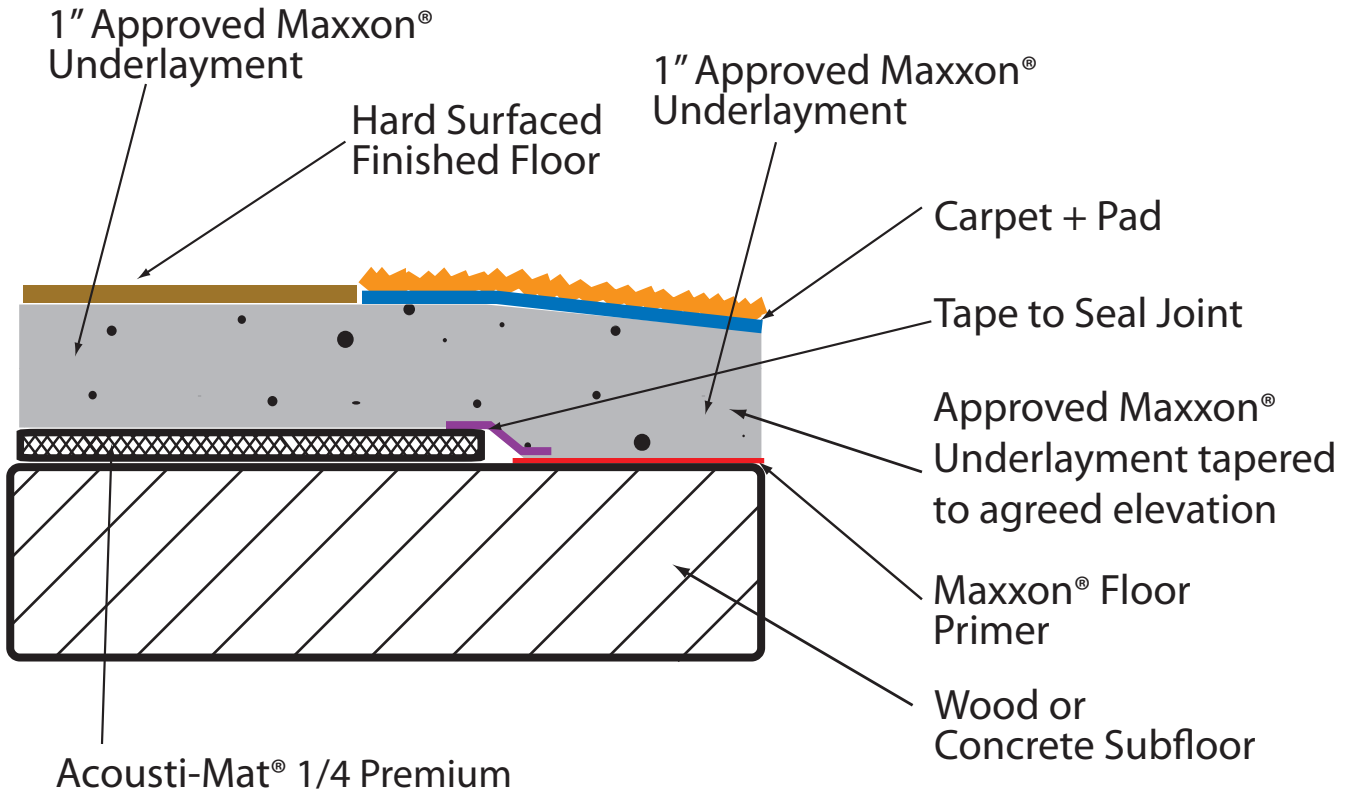

Acousti-Mat® 1/4 Premium Hard Surface Transition Isolation Detail

*Note: Continue the Acousti-Mat® 1/4 Premium approximately 12" through the door opening into the carpet and pad area.