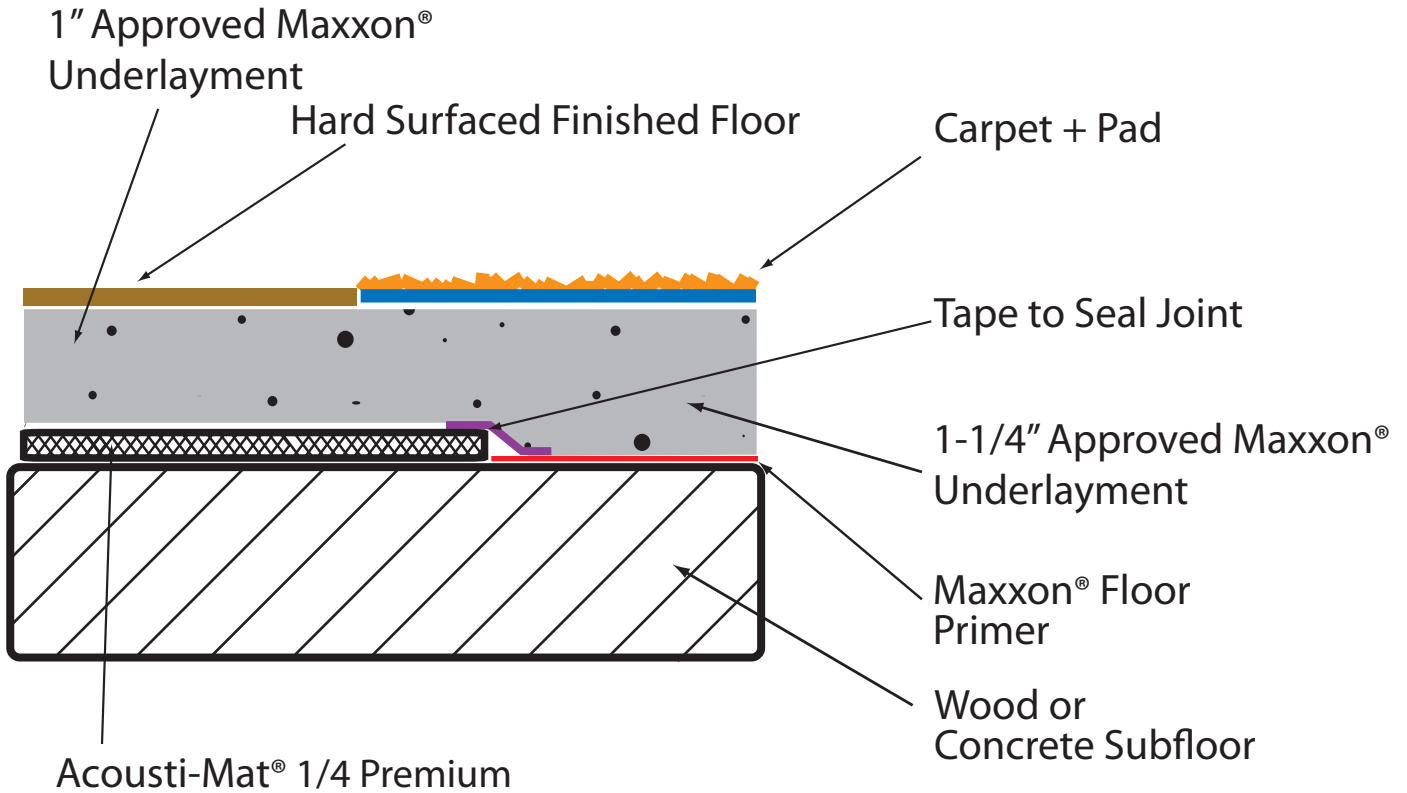

Acousti-Mat® 1/4 Premium Hard Surface Transition Isolation Detail

*Note: Continue the Acousti-Mat 1/4 Premium approximately 12" through the door opening into the carpet and pad area.