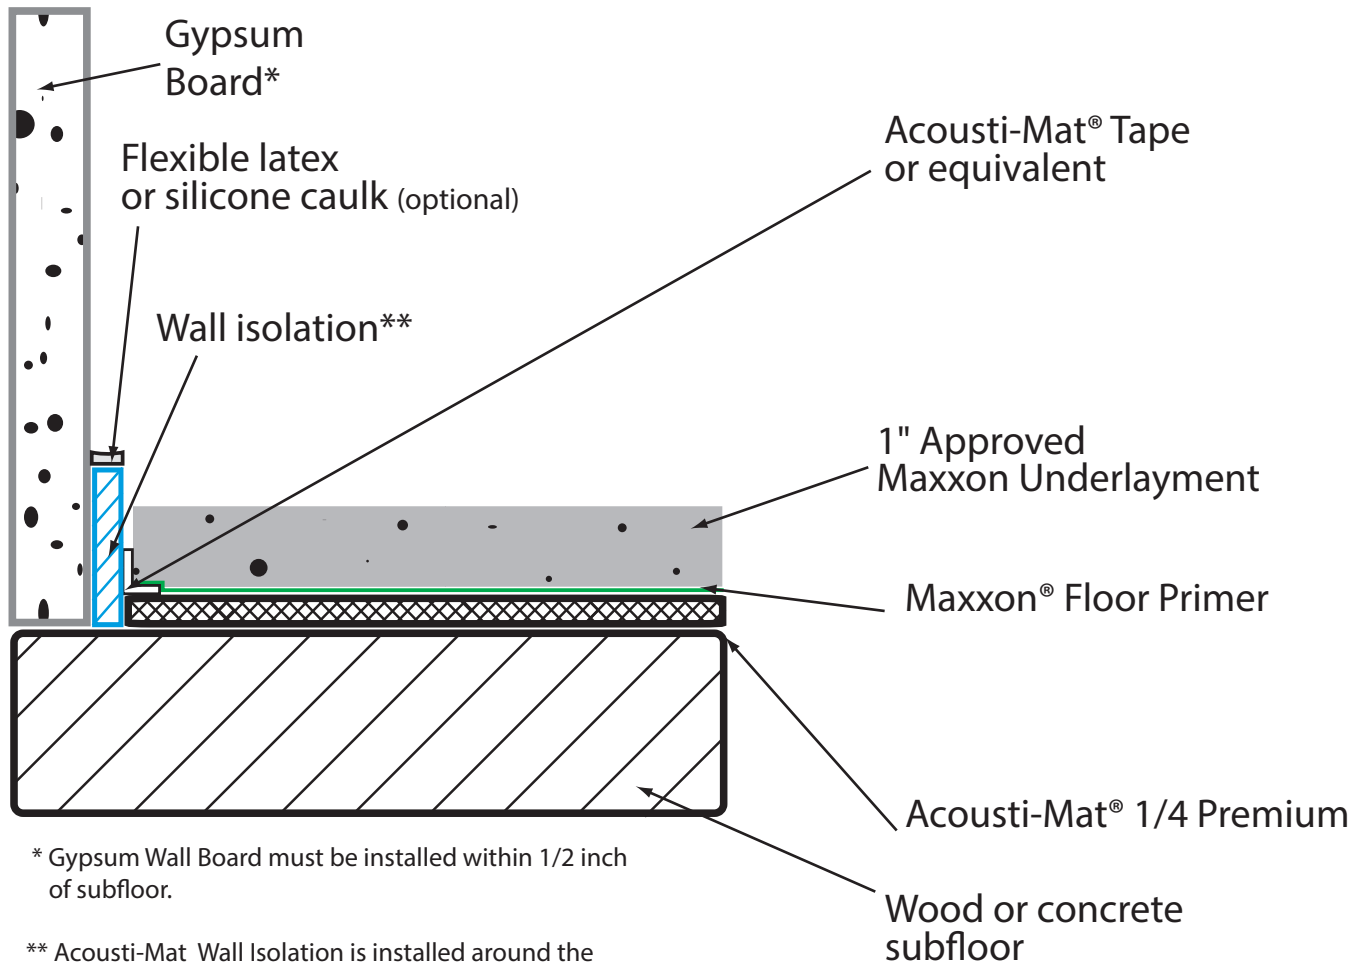

Acousti-Mat® 1/4 Premium Wall Isolation Detail

* Gypsum Wall Board must be installed within 1/2 inch of subfloor.

** Acousti-Mat Wall Isolation is installed around the perimeter of the entire room to receive Acousti-Mat 1/4 Premium, and around any floor penetrations such as toilet collars, electrical, plumbing, etc.